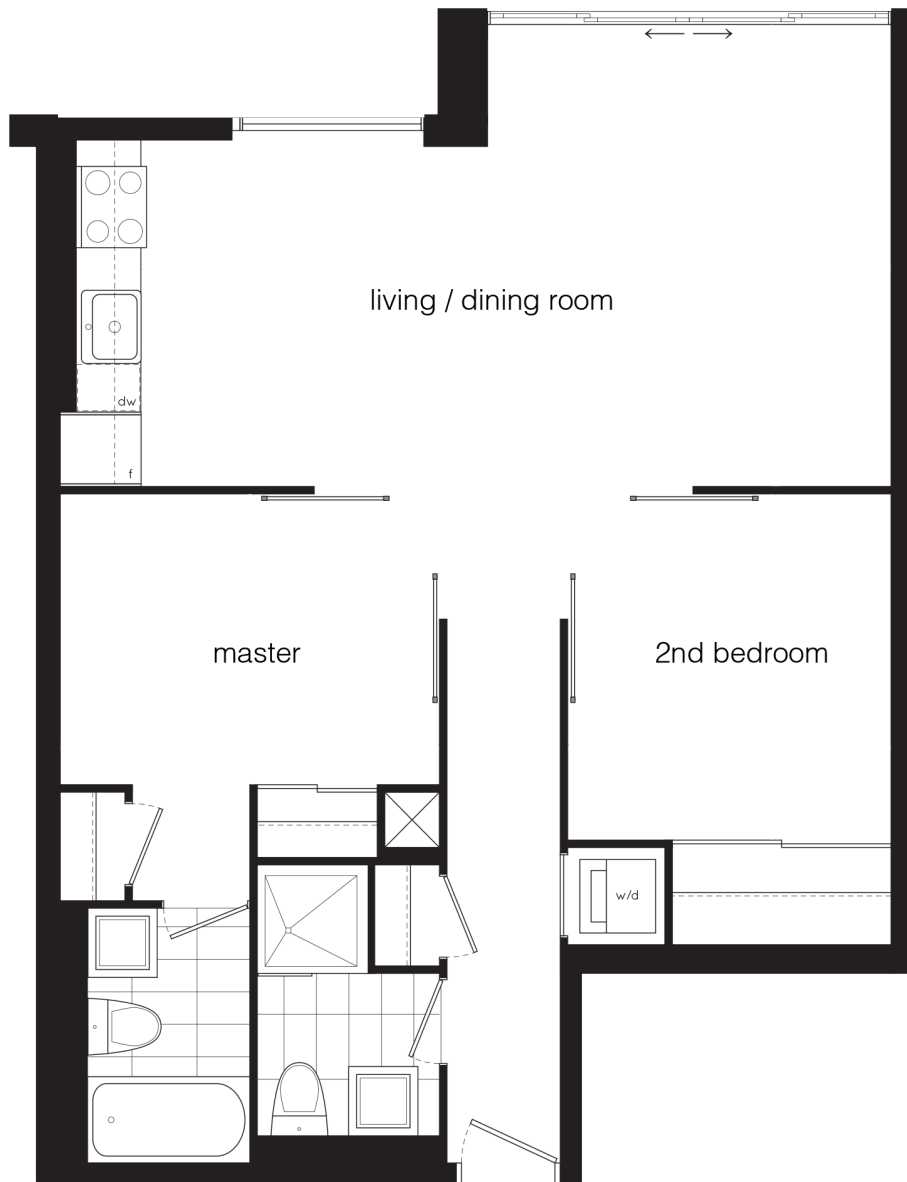

# 630 QUEEN STREET EAST SUITE 610

RIVERSIDE

Builder floor plan to be used for informational purposes only.  
Buyer is responsible for verifying accuracy and measurements.